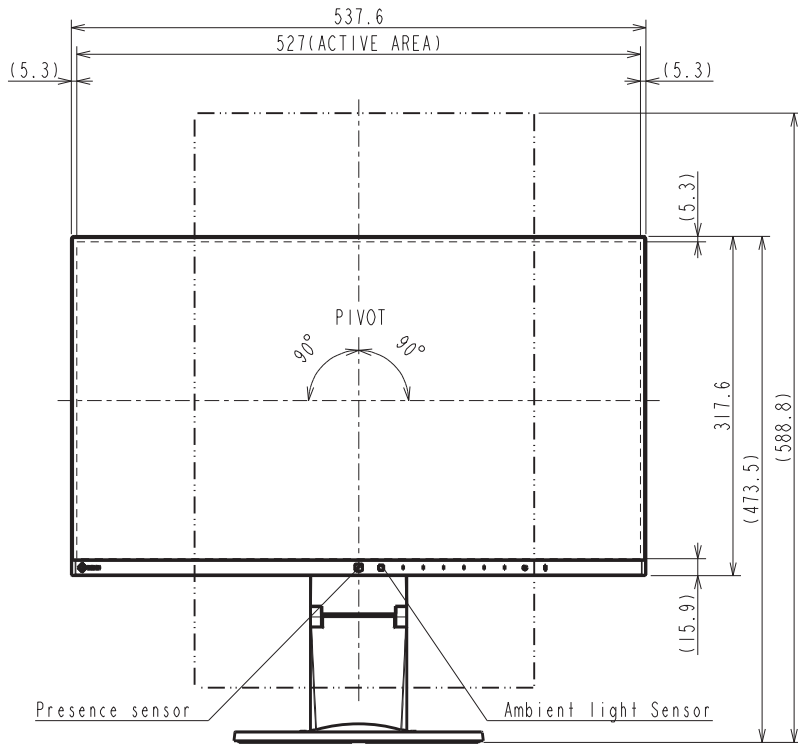

EV2450

Unit: mm

MONITOR BOTTOM VIEW

EV2450-PX

Unit: mm