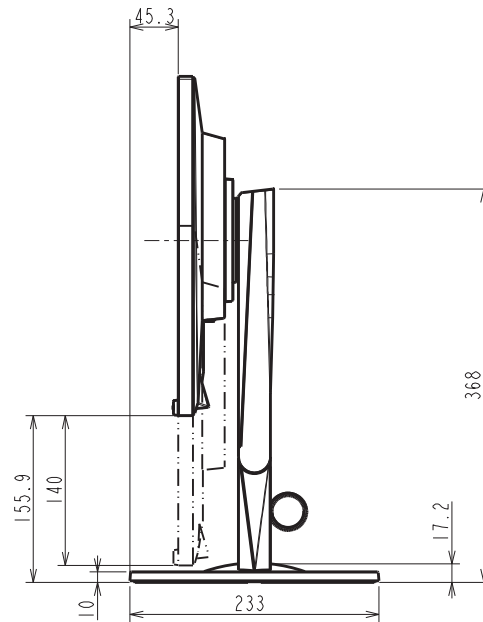

EV2450

Unit: mm

MONITOR BOTTOM VIEW

EV2450-PX

Unit: mm