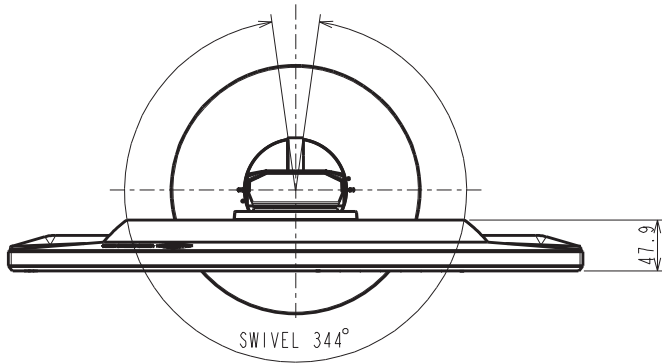

EV2450

Unit: mm

MONITOR BOTTOM VIEW

EV2450-PX

Unit: mm