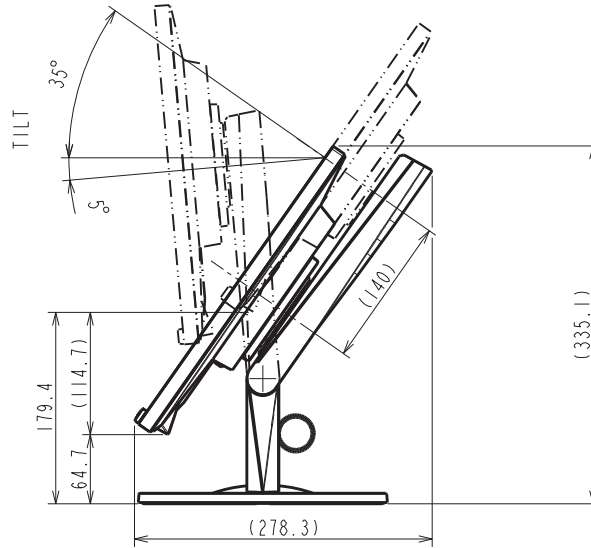

EV2450

Unit: mm

MONITOR BOTTOM VIEW

EV2450-PX

Unit: mm