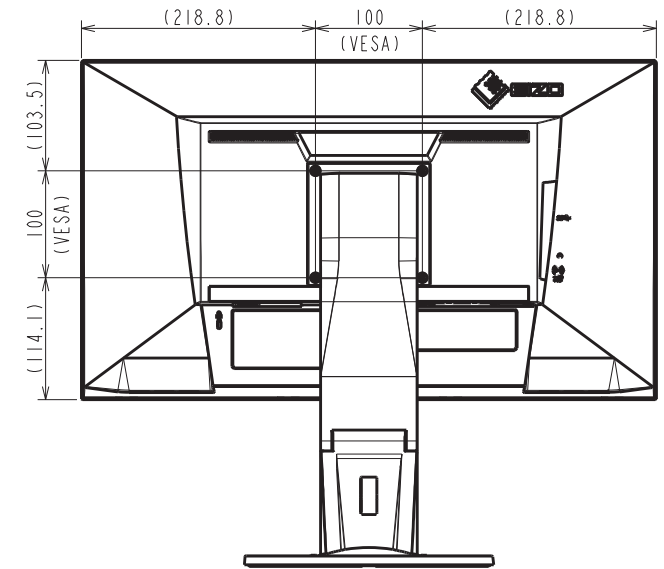

EV2450

Unit: mm

MONITOR BOTTOM VIEW

EV2450-PX

Unit: mm