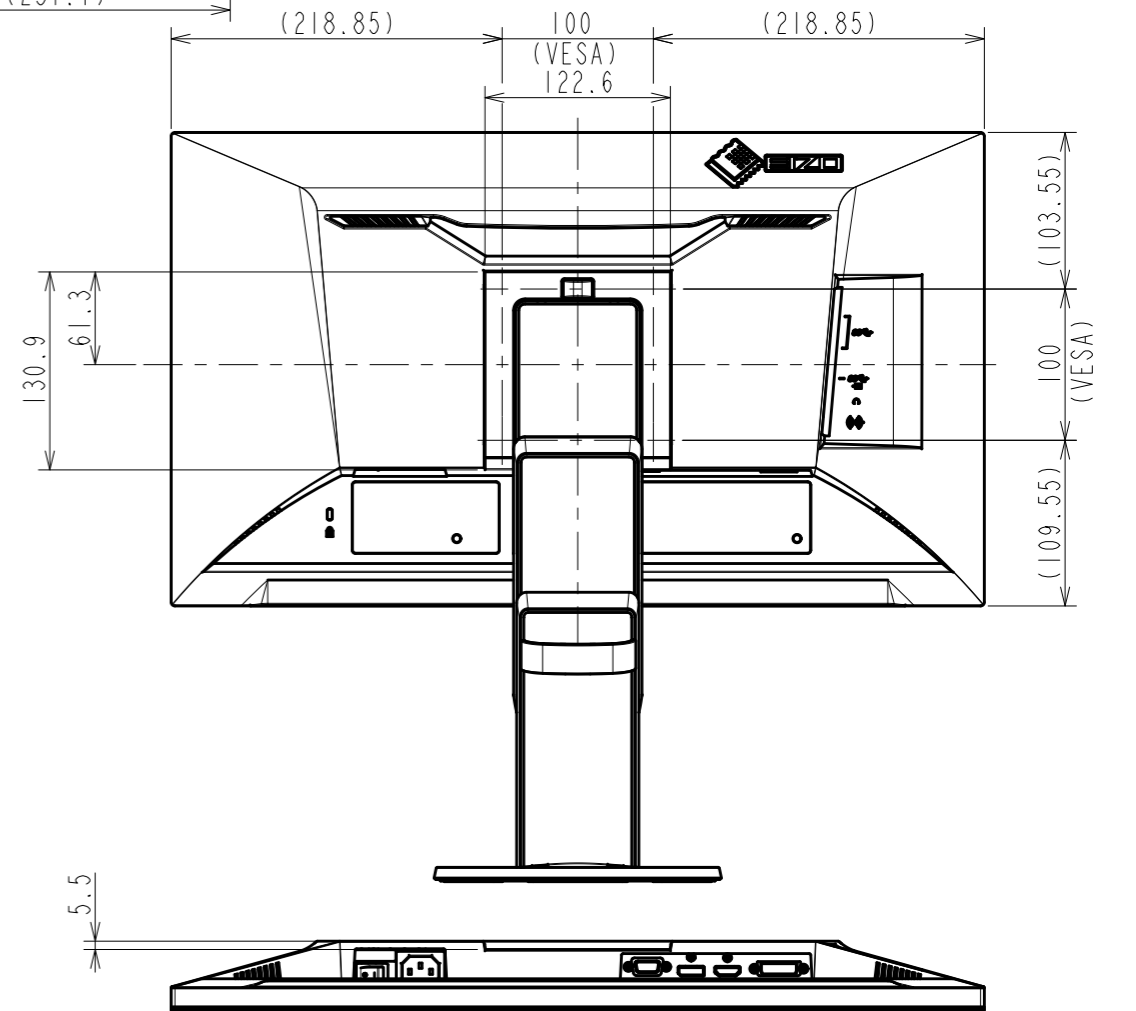

OUTLINE DIMENSIONS

MODEL	EV2451
UNIT	mm

OUTLINE DIMENSIONS

MODEL	EV2451
UNIT	mm