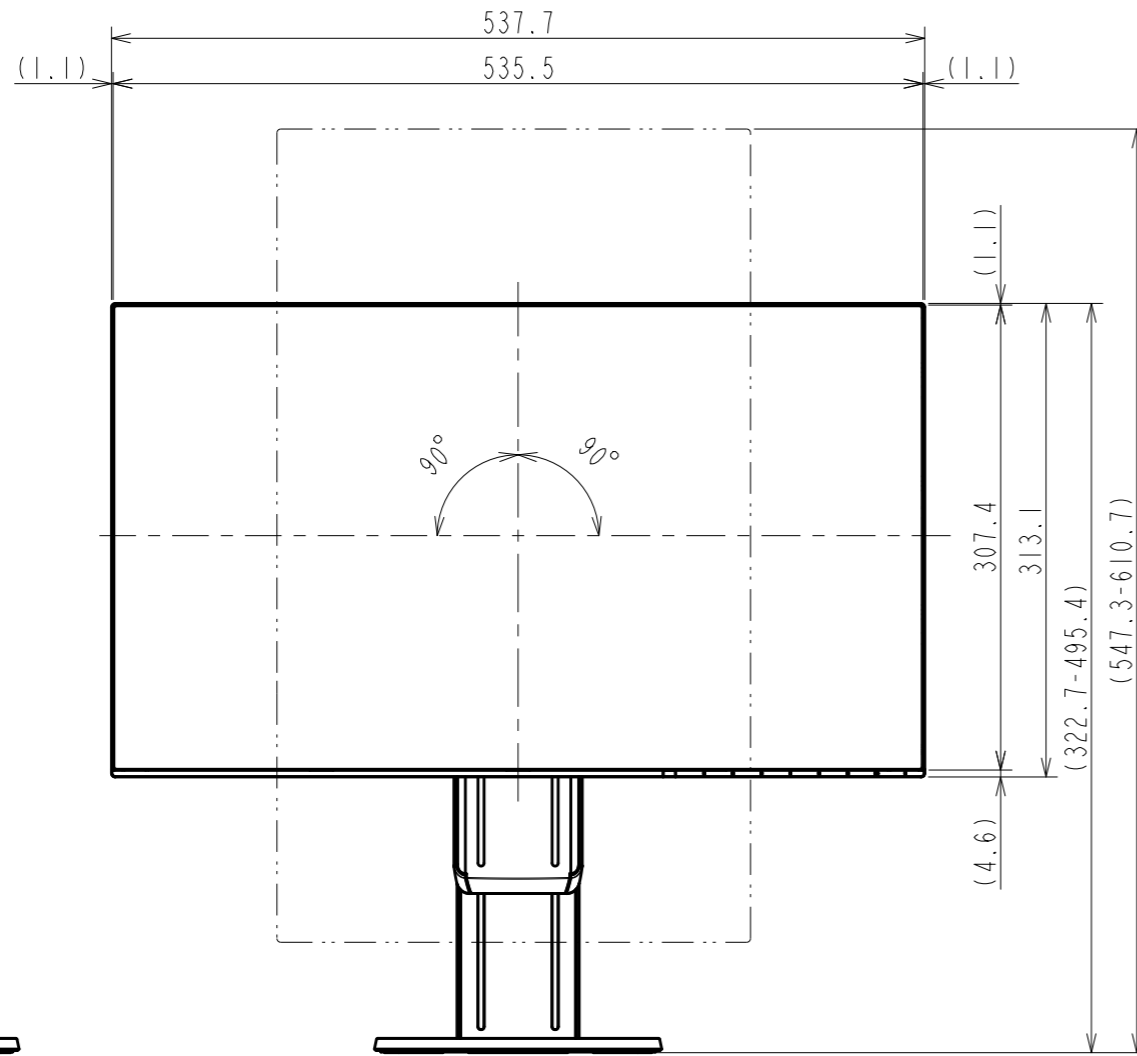

OUTLINE DIMENSIONS

MODEL	EV2451
UNIT	mm

OUTLINE DIMENSIONS

MODEL	EV2451
UNIT	mm